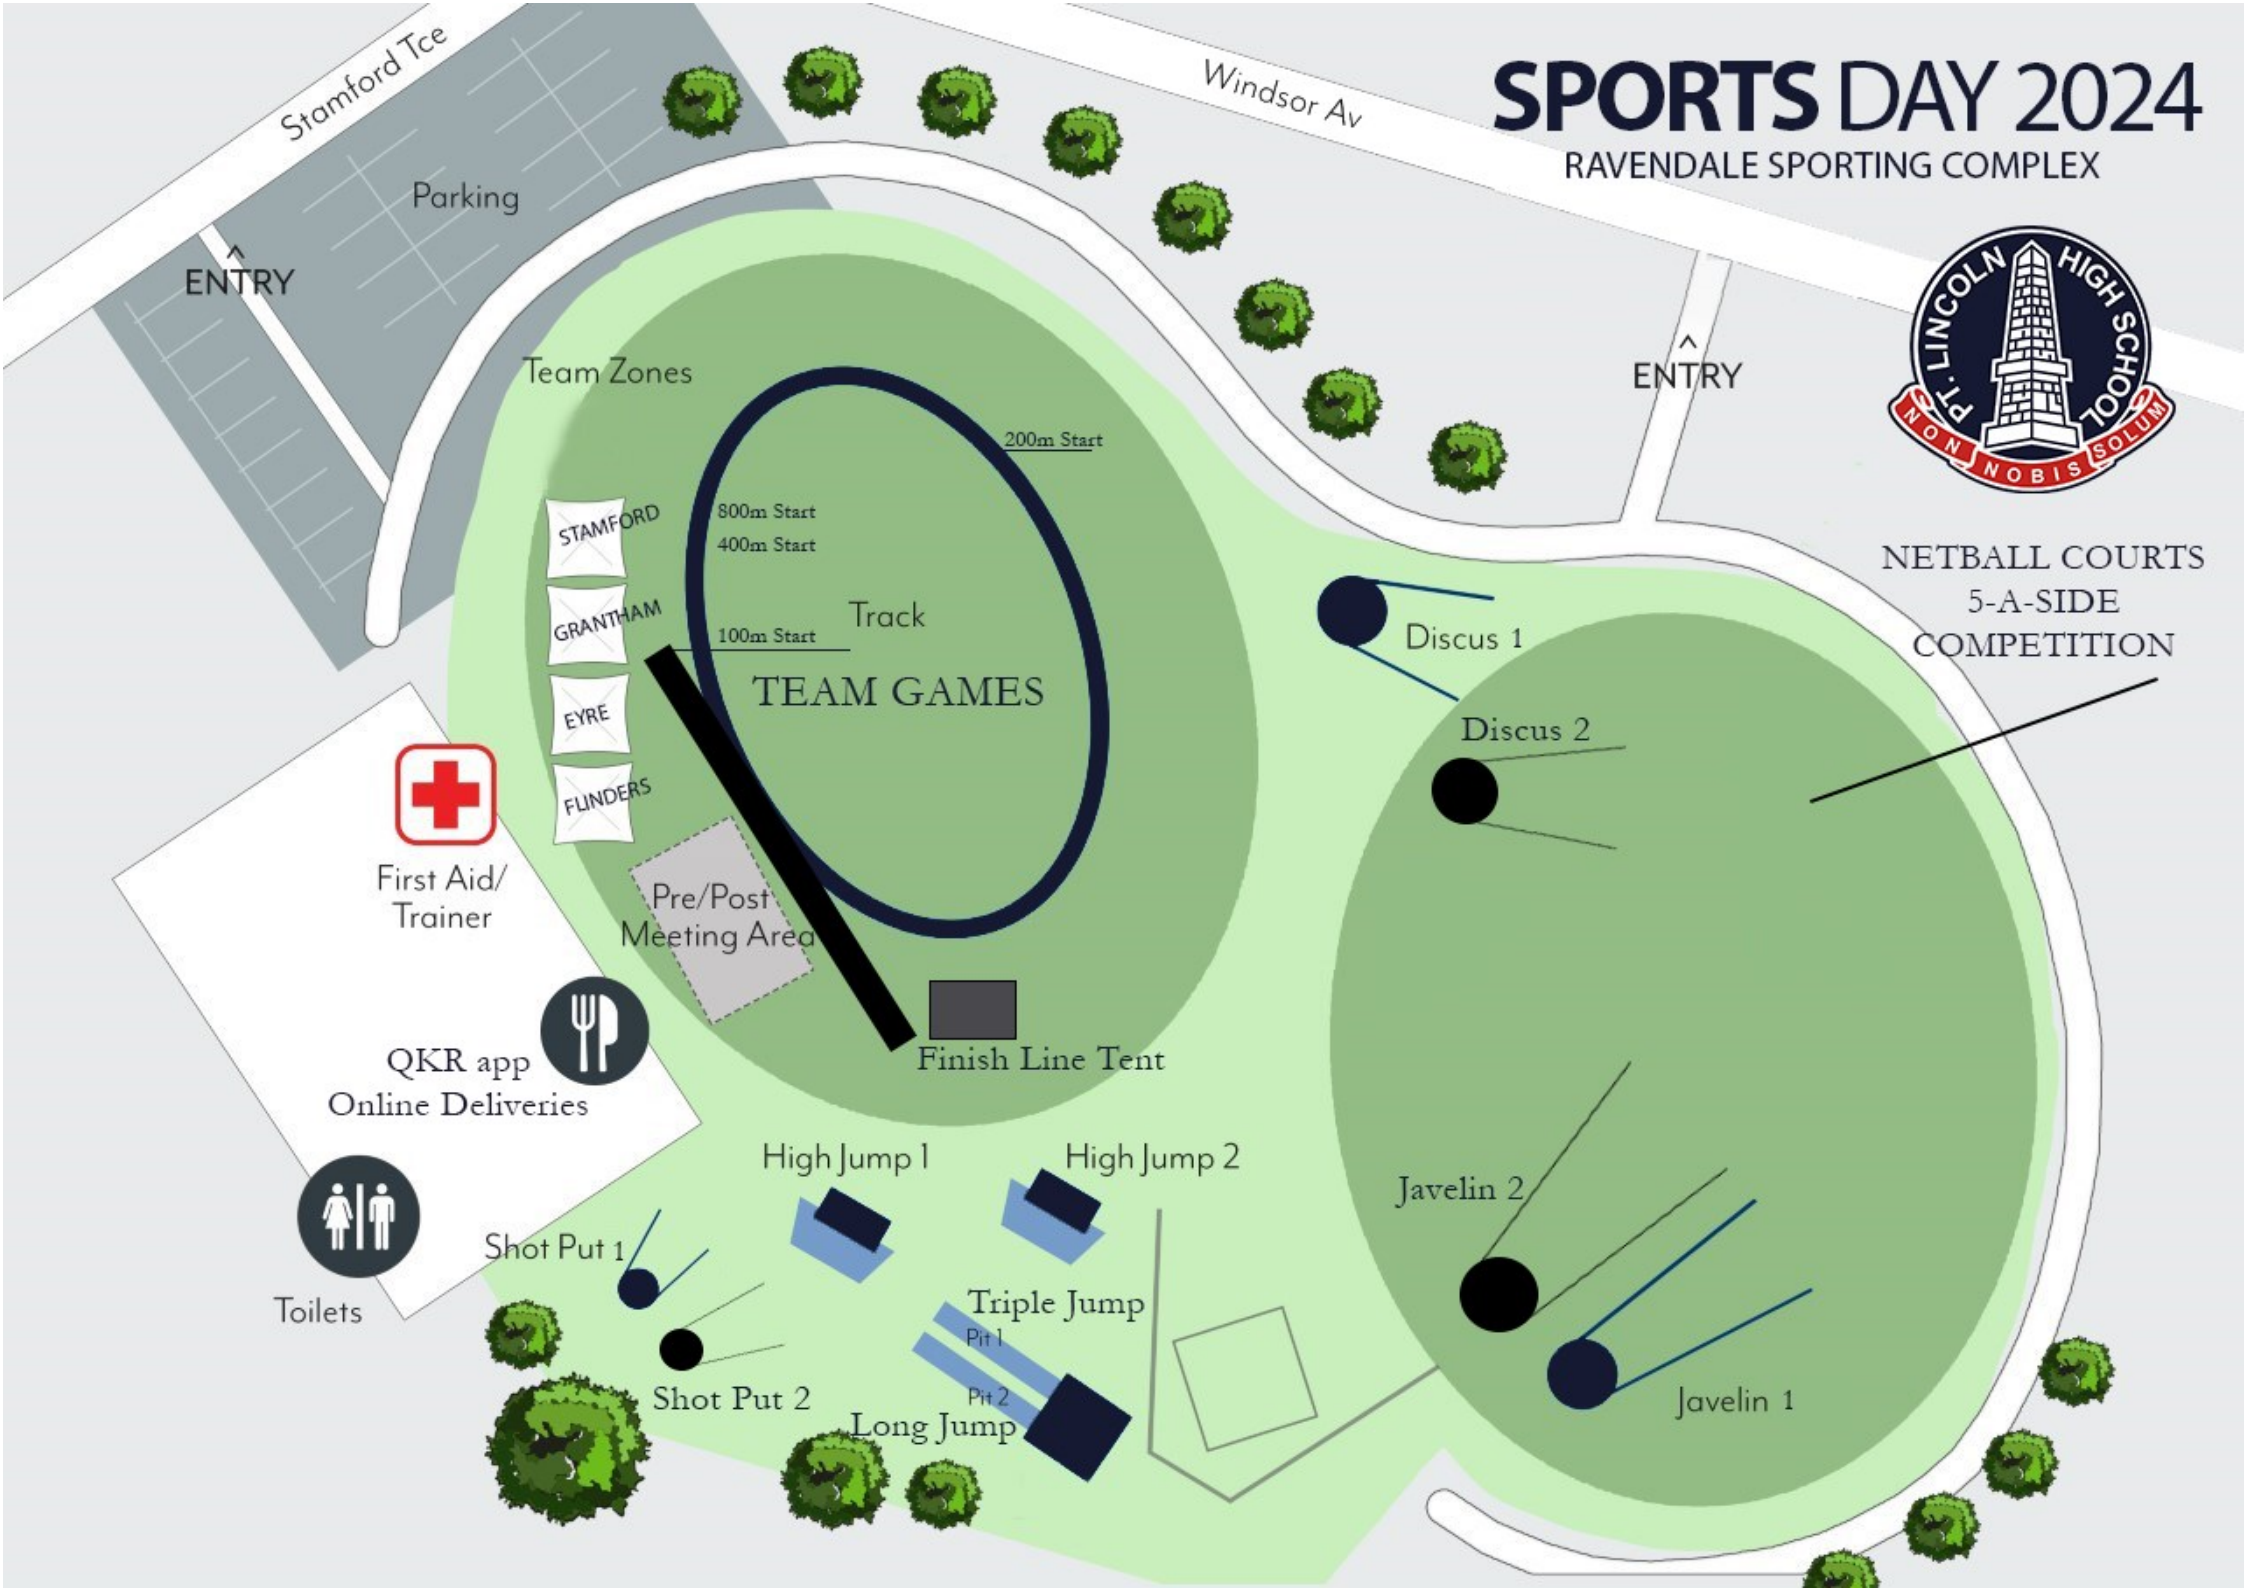

PLHS : : 2024 SPORTS DAY : : EVENTS AT A GLANCE

	@ RAVENDALE	@ RAVENDALE	@ RAVENDALE	@ RAVENDALE	@ RAVENDALE	@ NETBALL COURTS	@ LOOK FOR SIGN
9:00am	PORT LINCOLN HIGH SCHOOL OPENING CEREMONY						
	13 YEARS & UNDER	14 Girls & Boys	15 Girls & Boys	16 Girls & Boys	OPEN Girls & Boys	ALL AGES	HEADSPACE NOVELTY GAMES: @9:10 Grass next to complex
9:05am	800M	Shotput	Discus	Javelin	Long / Triple Jump	9:30 JUNIOR Mixed FAST 5 NETBALL	
9:30am	High Jump	800M	800M	Long / Triple Jump	Discus		
9:50am	Discus	High Jump	Javelin	800M	800M Long/Triple Jump		
10:20am	400M	Discus	Long Jump	Shotput	High Jump		
10:40am	Long /Triple Jump	400M	400M	High Jump	Javelin		
11:00am	Javelin	Long /Triple Jump	Shotput	400M	400M	10:30 SENIOR Mixed FAST 5 NETBALL	
11:20am	200M	Javelin	Long /Triple Jump		Shotput		
11:40am	Long /Triple Jump	200M	200M	Discus			
12.00	Shotput		High Jump	200M	200M		
12.20				Long /Triple Jump			
12:15pm	LUNCH: ALL STUDENTS RETURN TO MAIN OVAL IN THEIR TEAMS TEAMS to meet @ Oval 10mins prior to Team Games.						
12:45pm	TEAM GAMES: TUG OF WAR;, NETBALL, FOOTY: SENIORS G/B JUNIORS G/S						
1:20pm	All age group Finalists to meet @ Starting line 10mins prior to SPRINTS						
1:30pm	100M SRINT FINALS 13 & UNDER 14 Girls & Boys 15 Girls & Boys 16 Girls & Boys OPEN Girls & Boys						
2:00pm	4 X 100 METRE RELAY FINALS: ALL AGE GROUPS						
2:30pm	STAFF VS STUDENTS 4 X 100 METRE RELAY						
3.10pm	WINNER & TROPHY PRESENTATIONS (dismissal)						

SPORTS DAY 2024

RAVENDALE SPORTING COMPLEX

NETBALL COURTS
5-A-SIDE
COMPETITION

Stamford Tce

Windsor Av

ENTRY

ENTRY

Team Zones

STAMFORD
GRANTHAM
EYRE
FLINDERS

200m Start
800m Start
400m Start
100m Start

Track

TEAM GAMES

First Aid/
Trainer

Pre/Post
Meeting Area

Finish Line Tent

QKR app
Online Deliveries

Toilets

High Jump 1

High Jump 2

Shot Put 1

Shot Put 2

Triple Jump
Pit 1

Pit 2

Long Jump