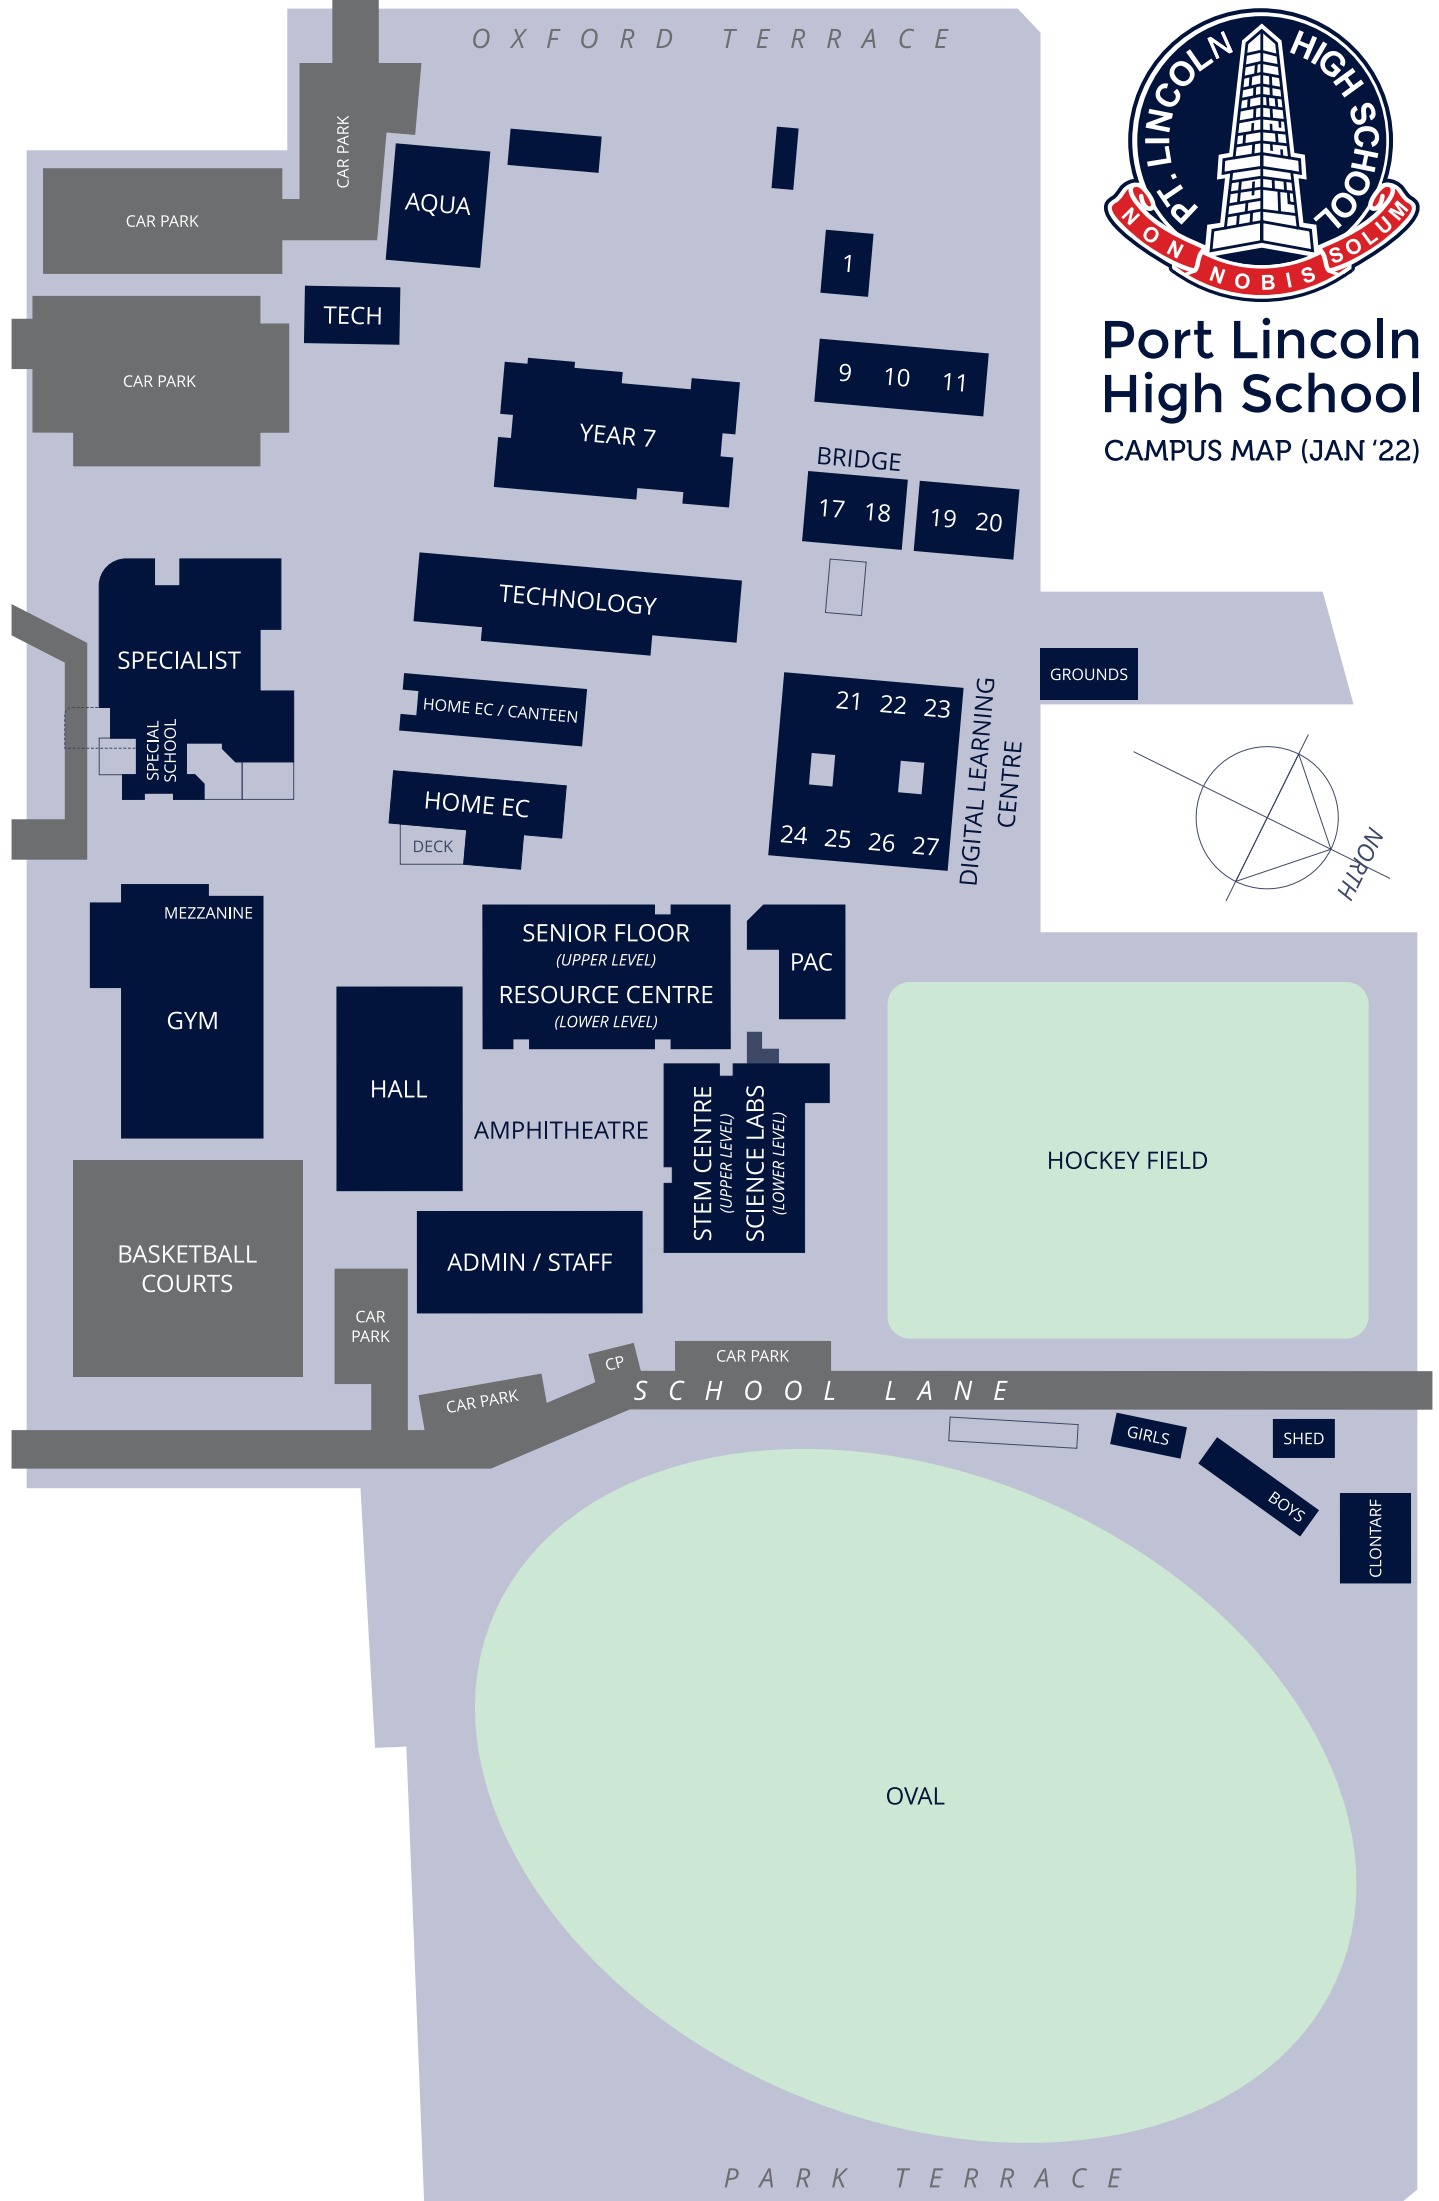

Port Lincoln High School

CAMPUS MAP (JAN '22)

RUSKIN ROAD

OXFORD TERRACE

GROUNDS

TELFORD AVENUE

PARK TERRACE

CAR PARK

CAR PARK

CAR PARK

AQUA

TECH

1

9 10 11

YEAR 7

BRIDGE

DIGITAL LEARNING CENTRE

MEZZANINE

SENIOR FLOOR
(UPPER LEVEL)

PAC

GYM

RESOURCE CENTRE
(LOWER LEVEL)

HALL

AMPHITHEATRE

SCHOOL LANE

GIRLS

SHED

BOYS

CLOUTARF

OVAL

Port Lincoln High School

CAMPUS MAP (JAN '22)