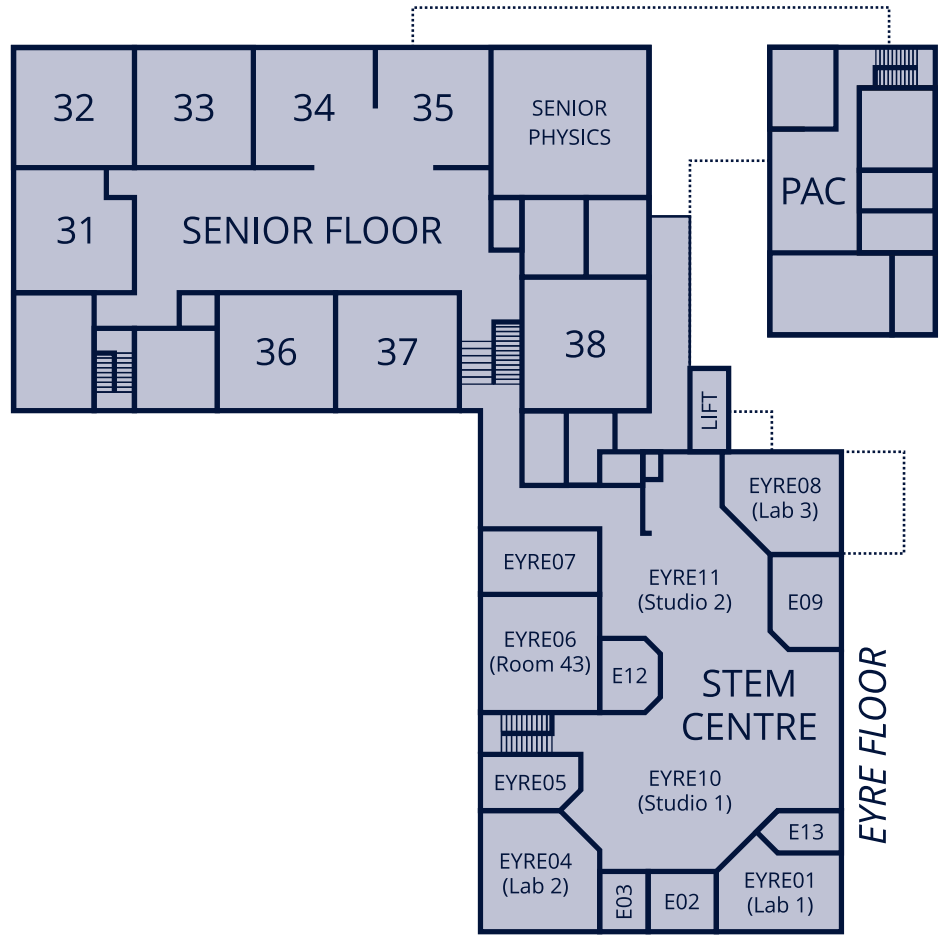

DIGITAL LEARNING CENTRE

MEZZANINE

SENIOR FLOOR
(UPPER LEVEL)

PAC

GYM

RESOURCE CENTRE
(LOWER LEVEL)

HALL

AMPHITHEATRE

SCHOOL LANE

GIRLS

SHED

BOYS

CLOUTARF

OVAL

Port Lincoln High School

CAMPUS MAP (JAN '22)

UPPER LEVELS

LOWER LEVELS