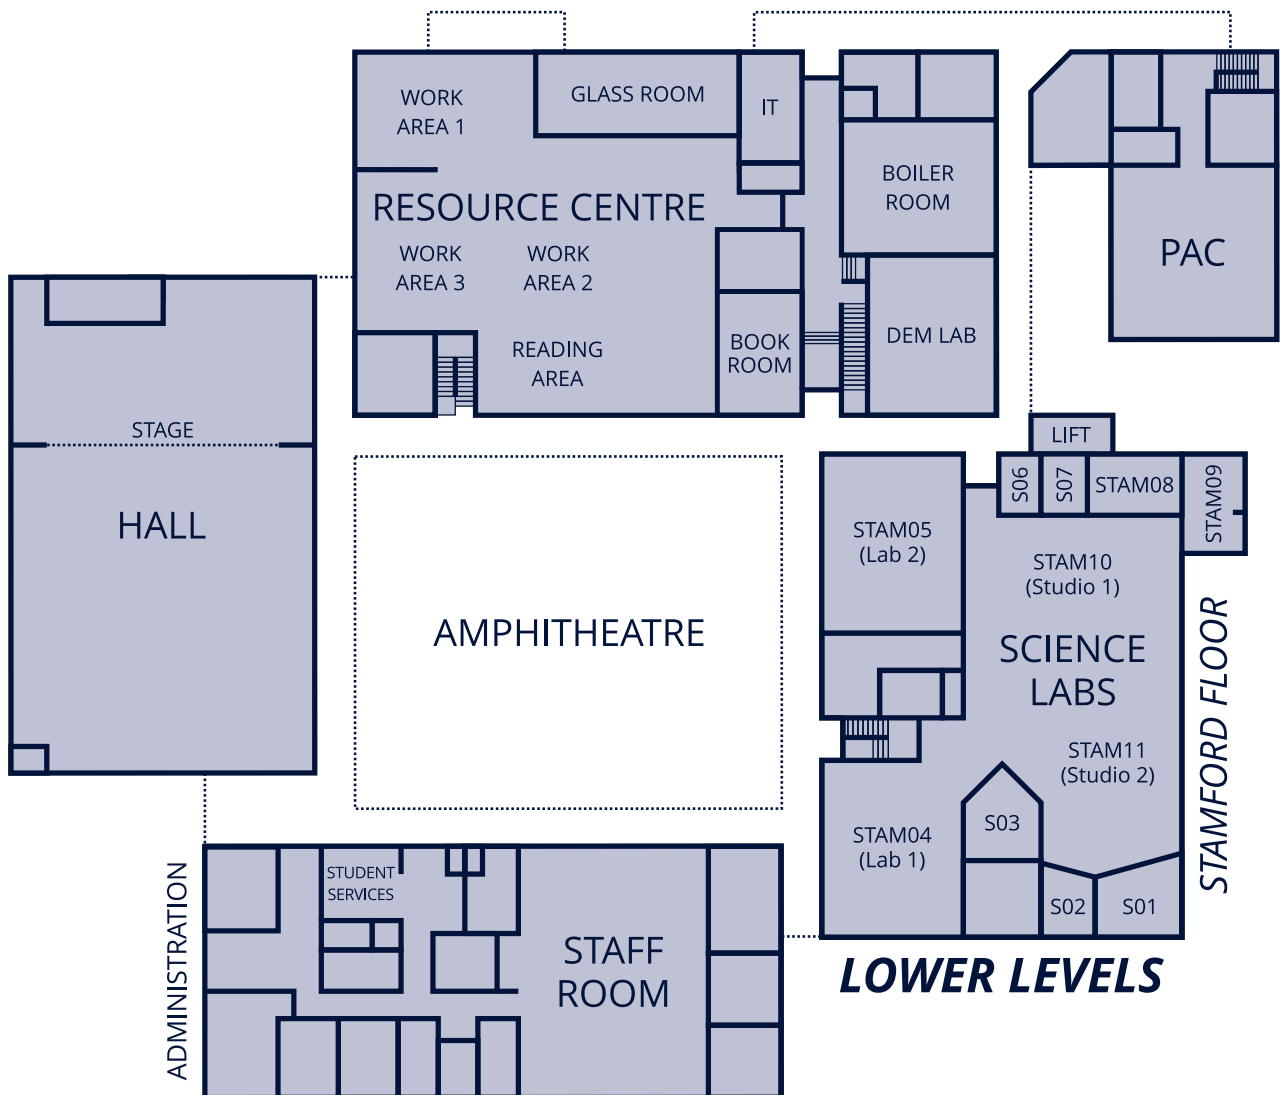

DIGITAL LEARNING CENTRE

MEZZANINE

SENIOR FLOOR
(UPPER LEVEL)

PAC

GYM

RESOURCE CENTRE
(LOWER LEVEL)

HALL

AMPHITHEATRE

STEM CENTRE
(UPPER LEVEL)
SCIENCE LABS
(LOWER LEVEL)

HOCKEY FIELD

BASKETBALL COURTS

ADMIN / STAFF

CAR PARK

CP

CAR PARK

CAR PARK

SCHOOL LANE

GIRLS

SHED

BOYS

CLOUTARF

OVAL

Port Lincoln High School

CAMPUS MAP (JAN '22)

UPPER LEVELS

LOWER LEVELS